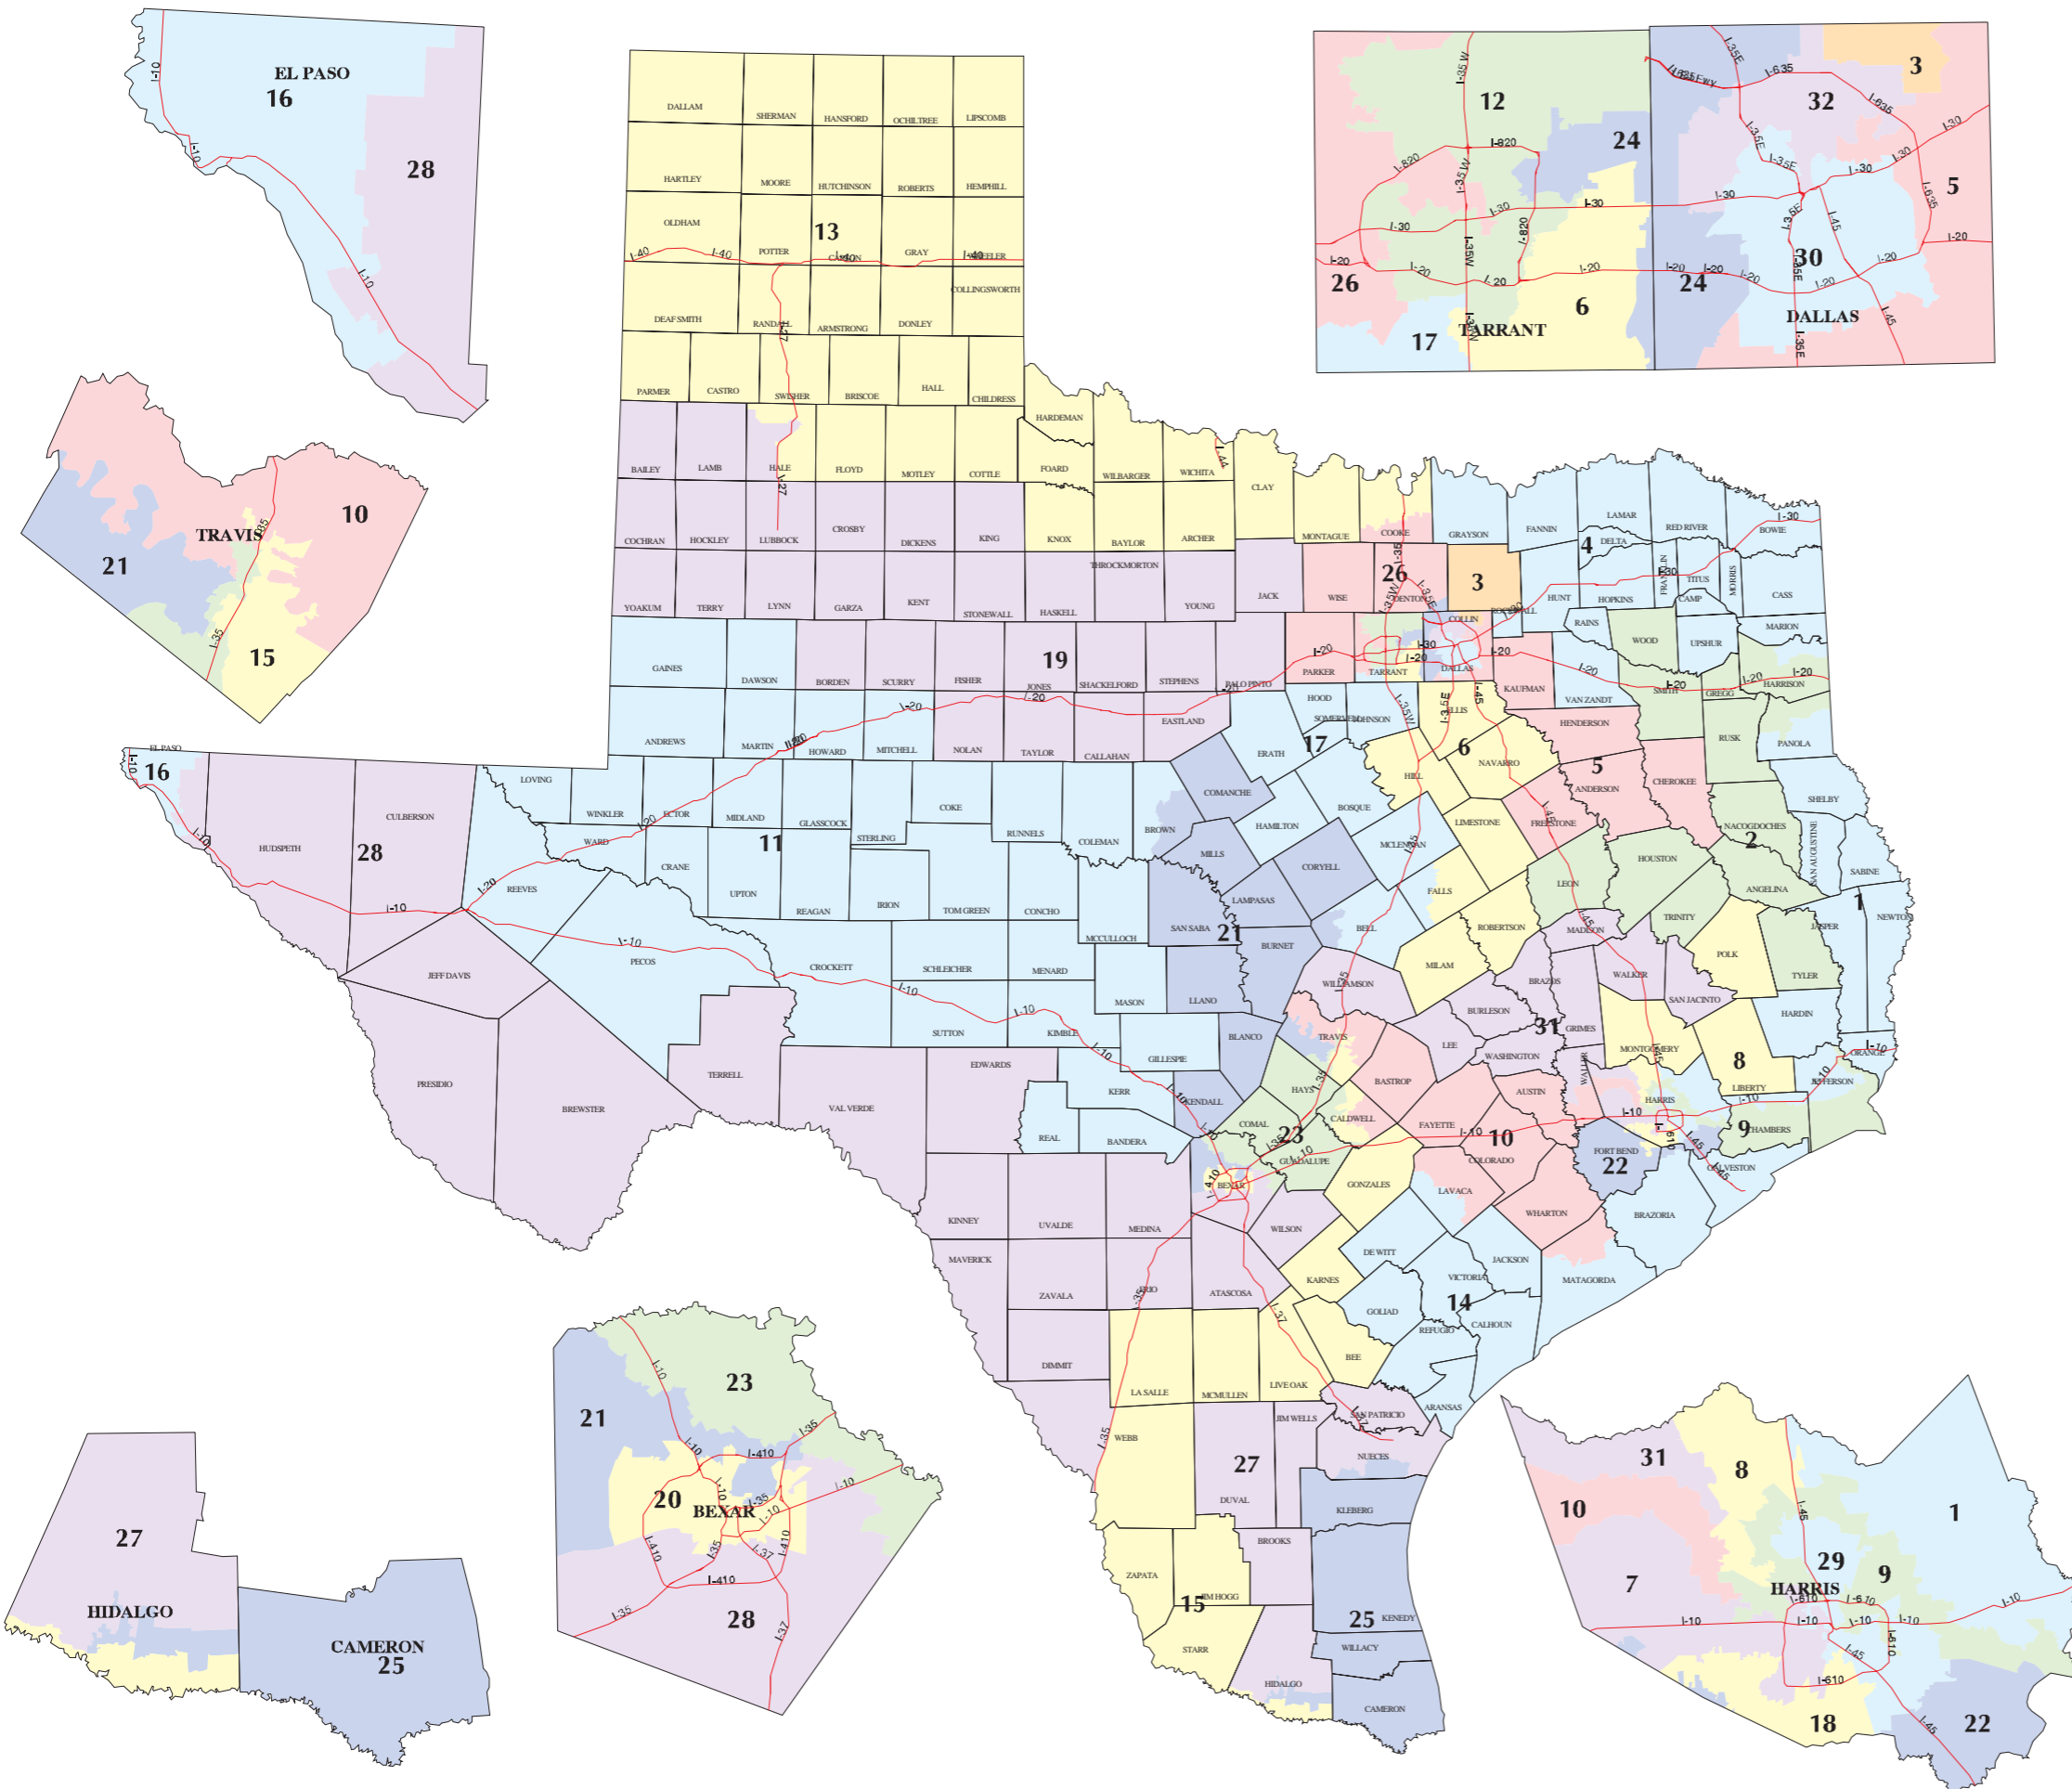

TEXAS  
 U.S. Congressional Districts  
 House Redist Cmte CSHB 3398-Adopted-Cmte Rpt  
 PLAN 01180C

LEGEND

plan 01180C shaded  
 Counties

plan 01180C  
 5/7/2003 00.00.43

Scale 1 : 4975022  
 MAP:5000C REQUEST:16629

1 inch = 78.52 miles  
 May 07, 2003 10:58 AM