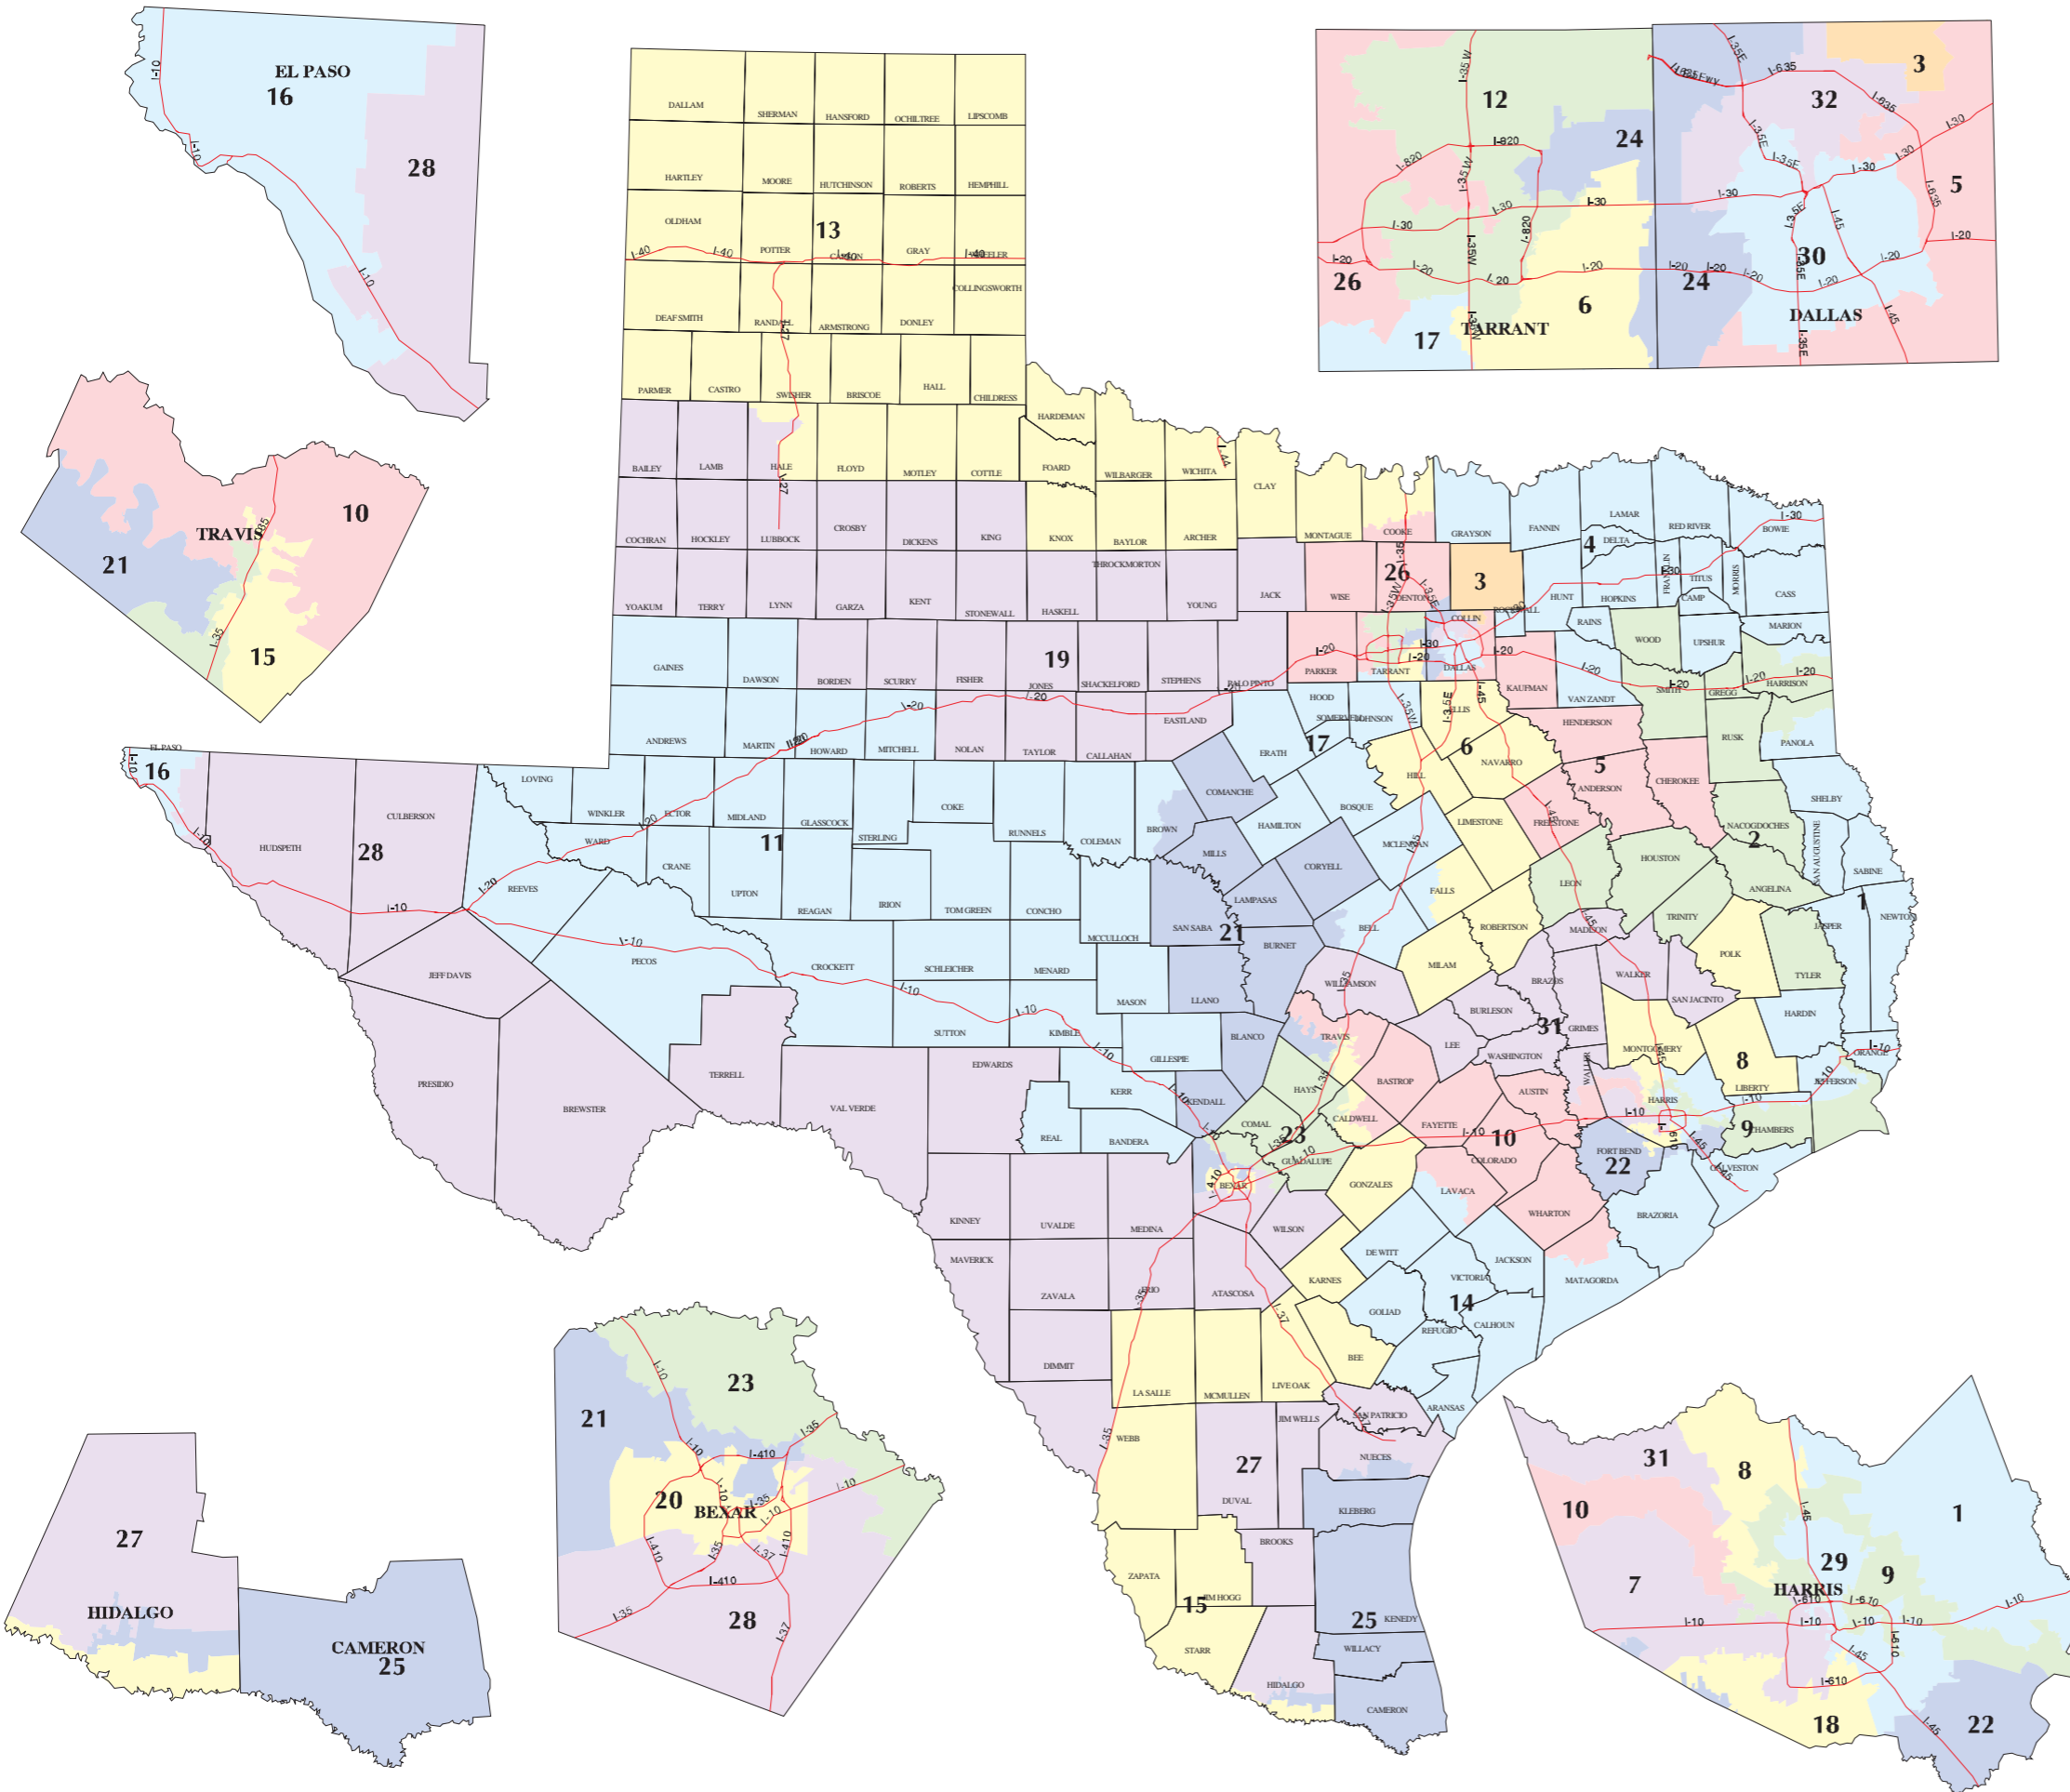

TEXAS
 U.S. Congressional Districts
 House Redist Cmte CSHB 3398-Adopted-Cmte Rpt
 PLAN 01180C

LEGEND

plan 01180C shaded
 Counties

plan 01180C
 5/7/2003 00.00.43

Scale 1 : 4975022
 MAP:5000C REQUEST:16629

1 inch = 78.52 miles
 May 07, 2003 10:58 AM